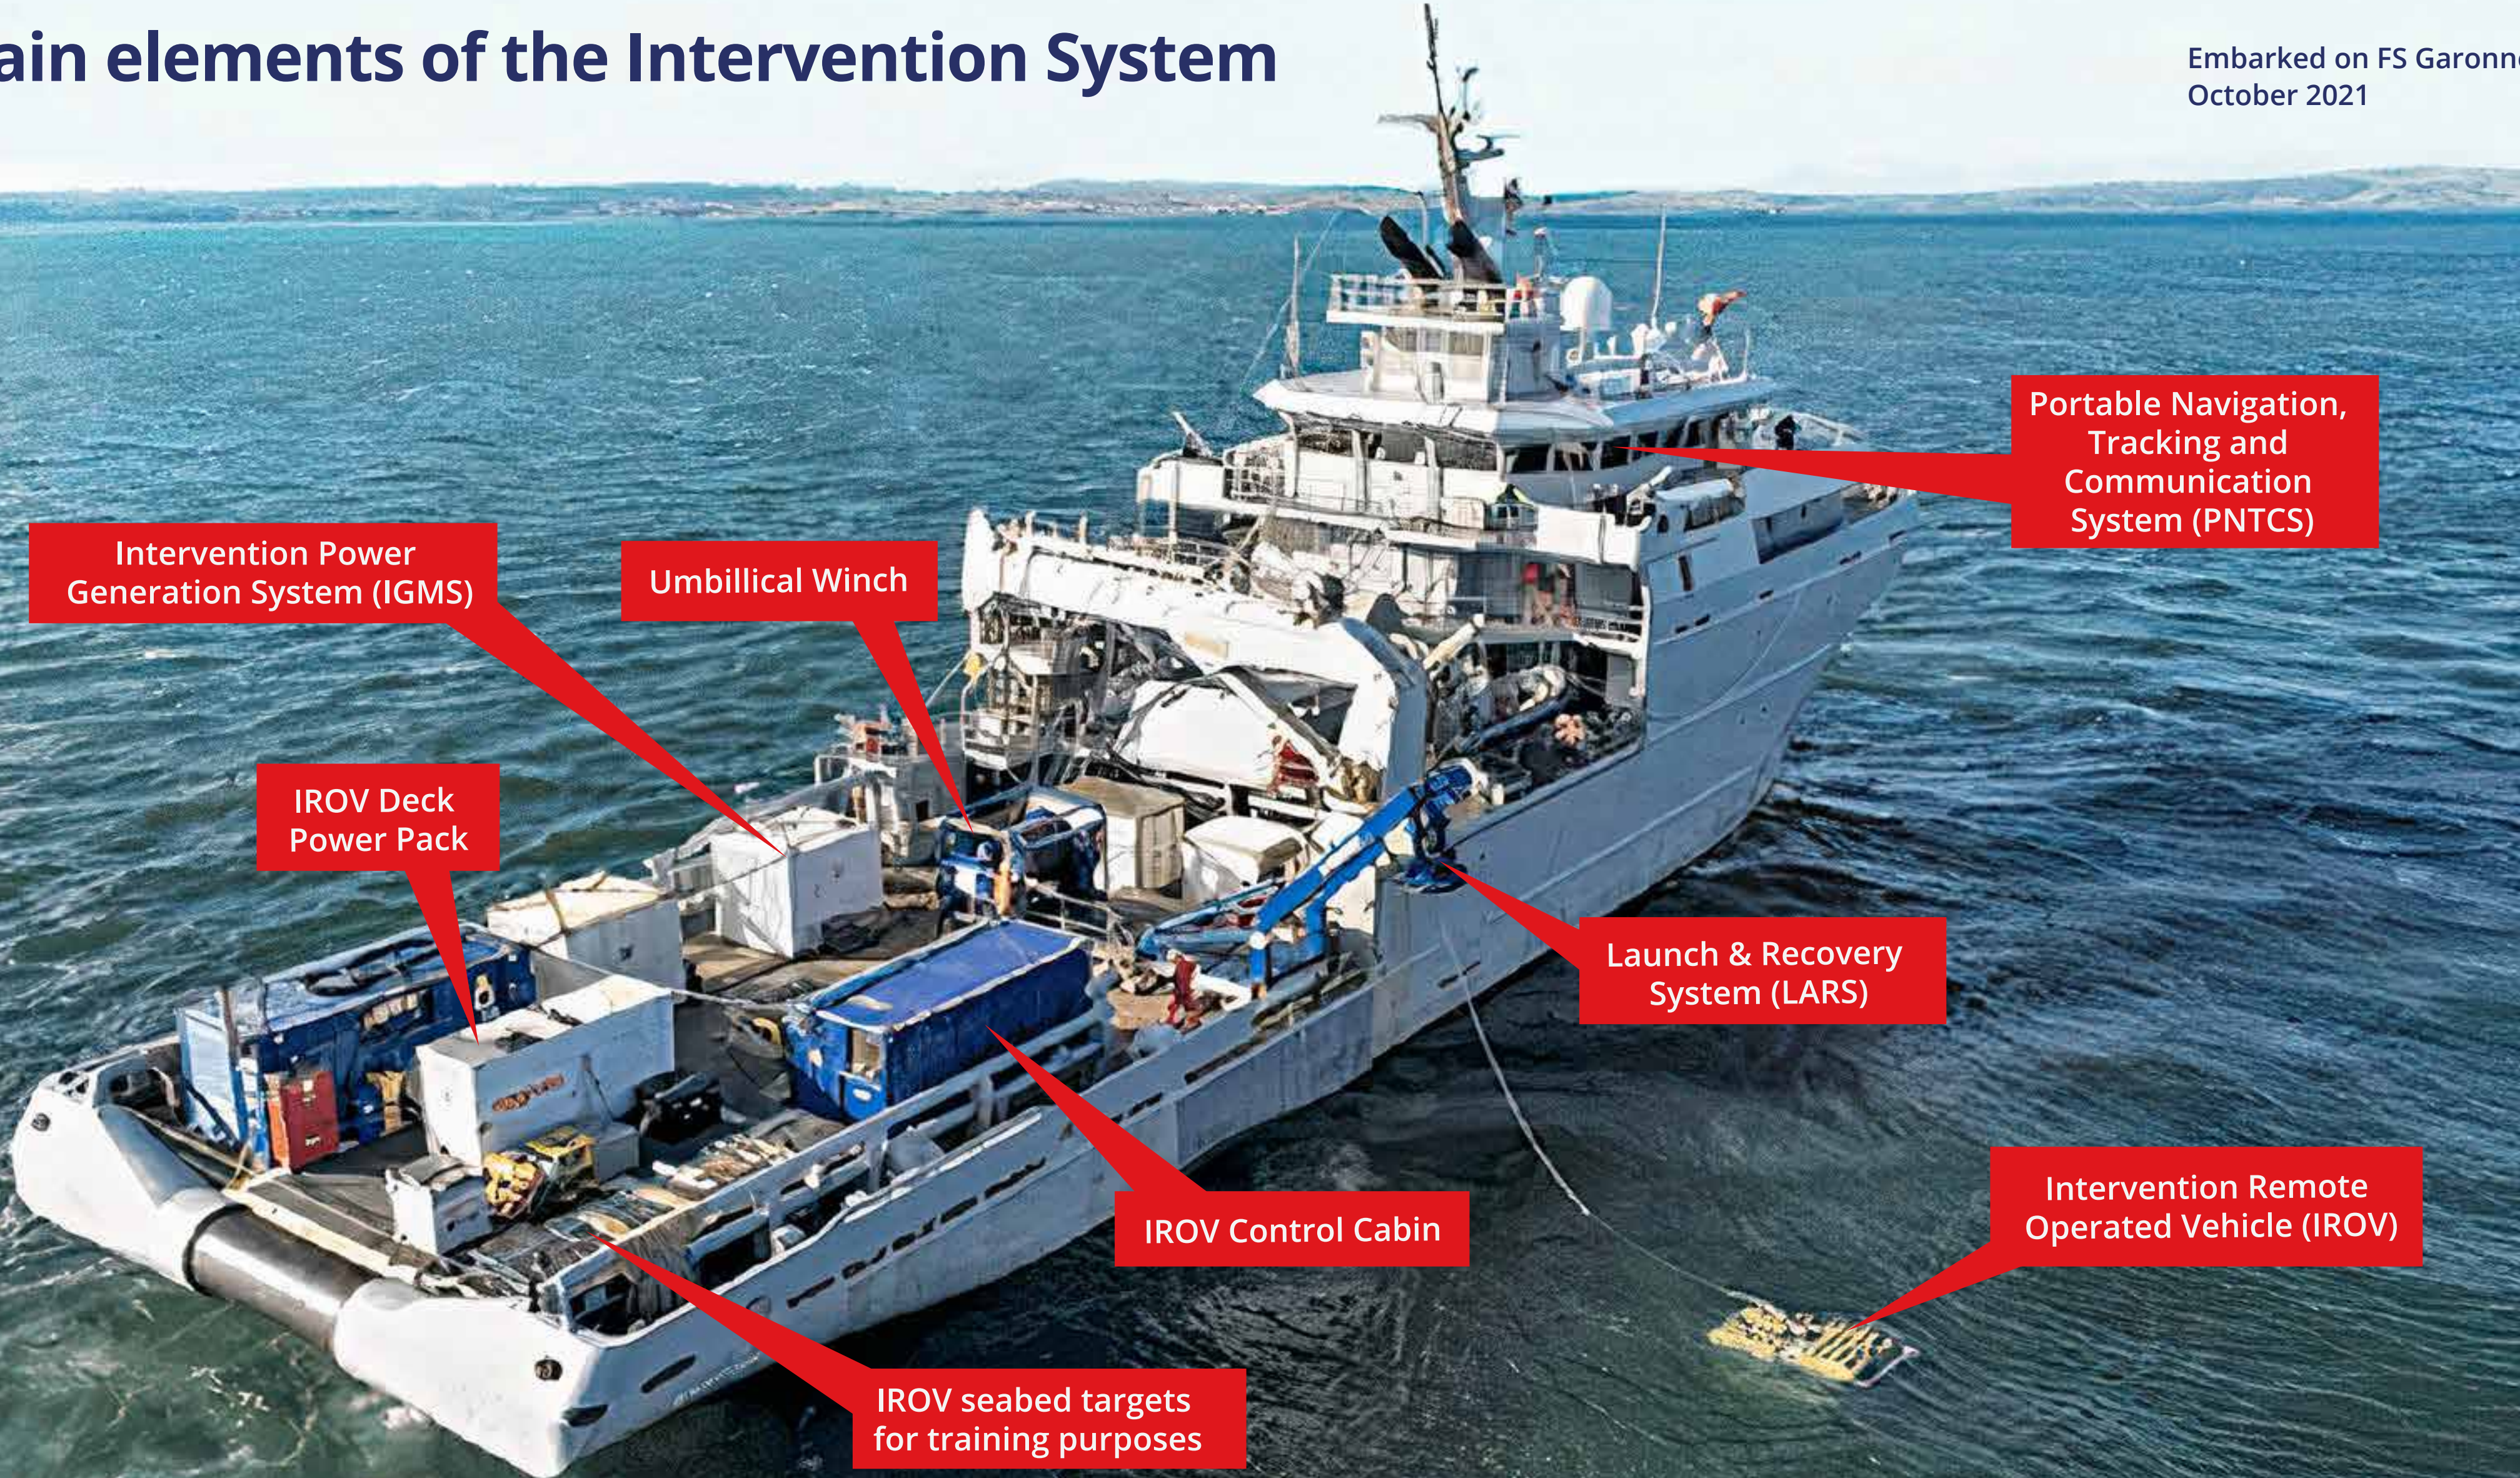

Main elements of the Intervention System

Embarked on FS Garonne
October 2021

Intervention Power Generation System (IGMS)

Umbilical Winch

Portable Navigation, Tracking and Communication System (PNTCS)

IROV Deck Power Pack

Launch & Recovery System (LARS)

IROV Control Cabin

Intervention Remote Operated Vehicle (IROV)

IROV seabed targets for training purposes