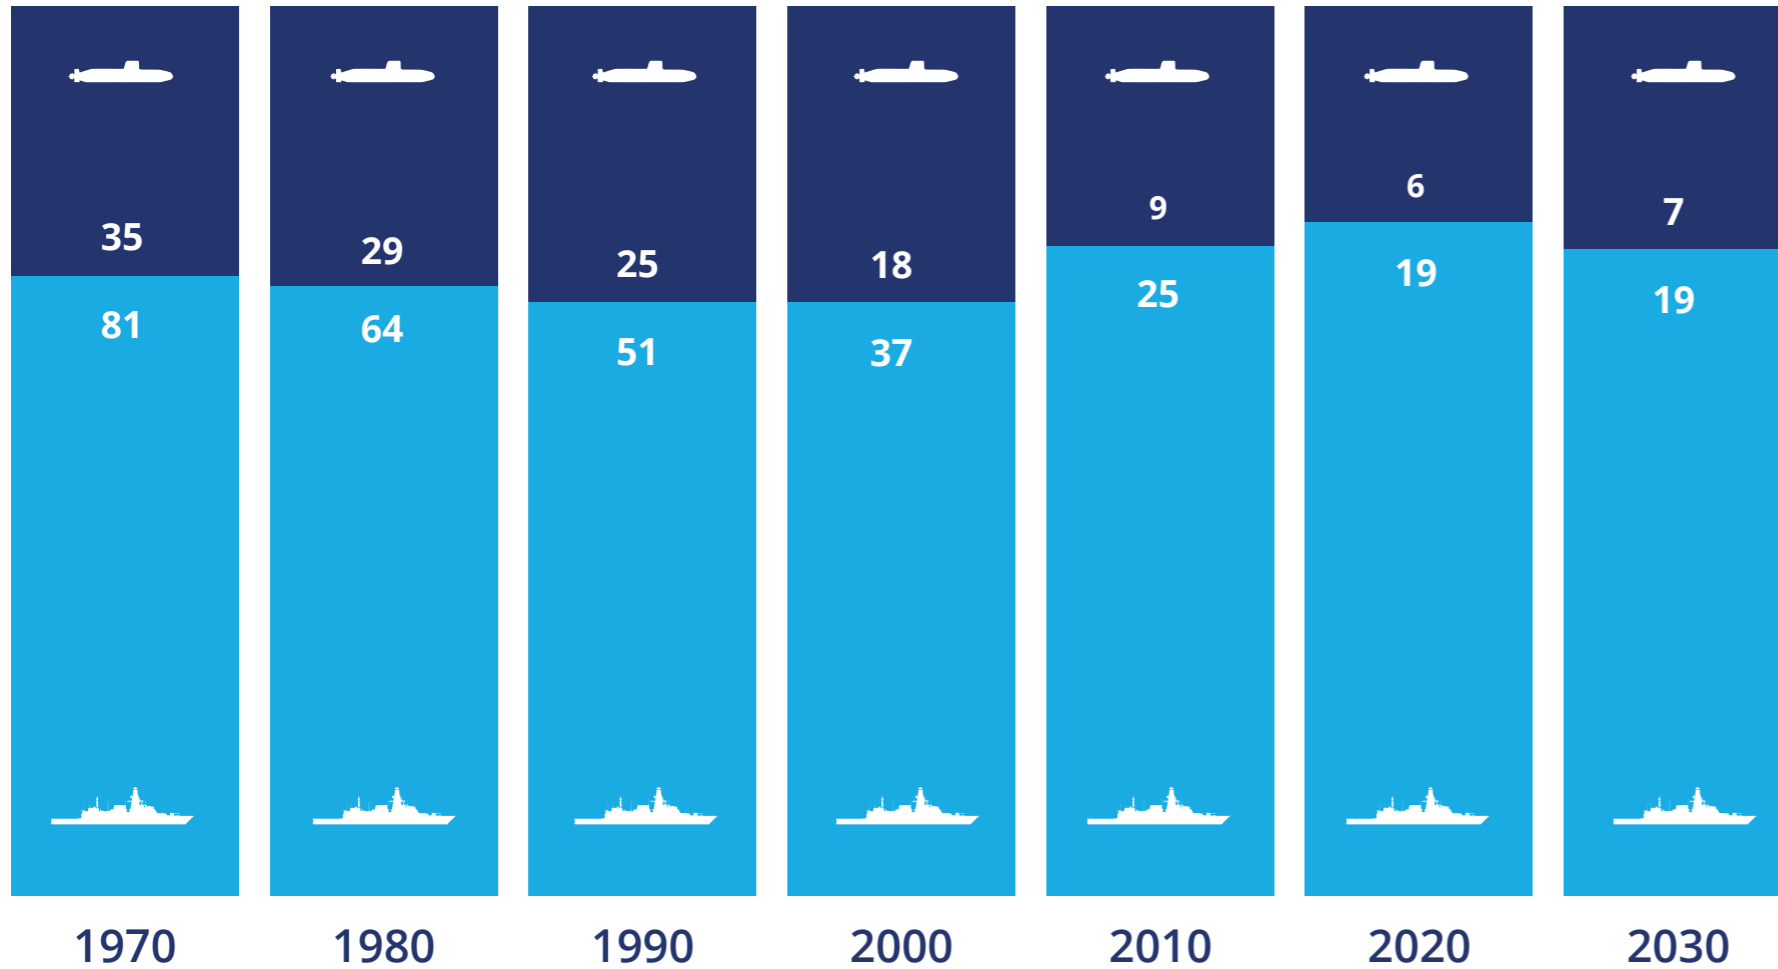

# Attack submarine to surface escort ratio

Royal Navy

2020 best estimate

Attack submarines includes SSNs, SSGNs and SSKs but excludes SSBNs.  
Surface escorts includes cruisers, destroyers and frigates. Corvettes excluded.