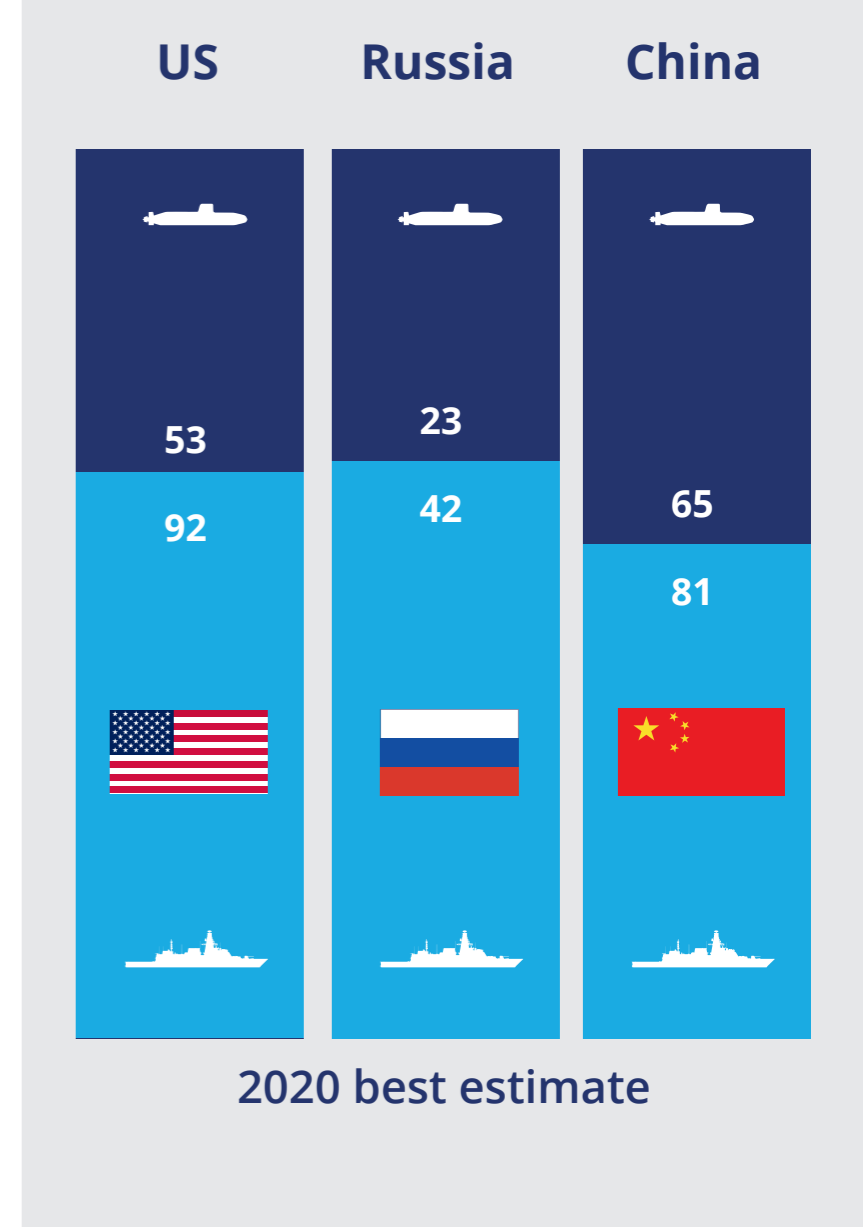

# Attack submarine to surface escort ratio

Royal Navy

2020 best estimate

Attack submarines includes SSNs, SSGNs and SSKs but excludes SSBNs.  
Surface escorts includes cruisers, destroyers and frigates. Corvettes excluded.