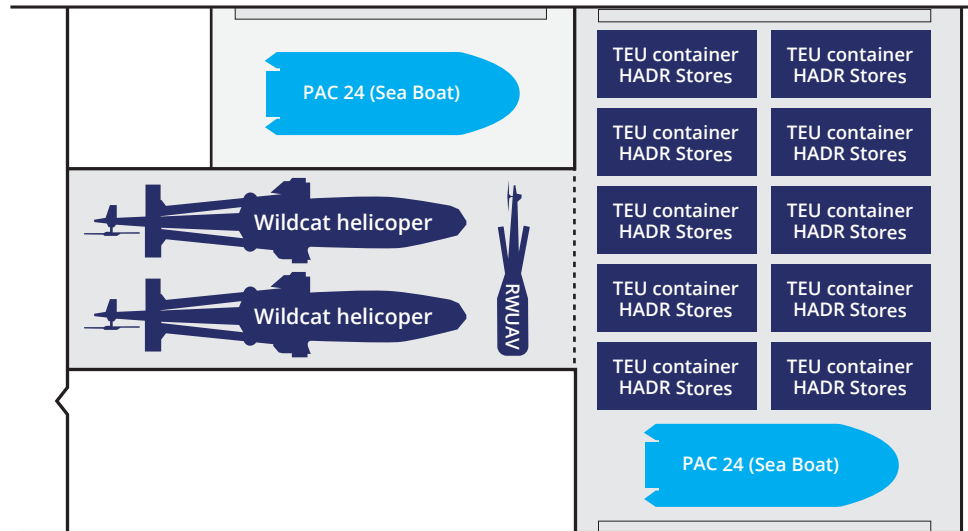

Type 26 frigate - possible mission bay configurations

Towed Array Patrol Ship

Humanitarian Aid and Disaster Relief

APT(N) Counter Narcotics / HADR

Op Kipion - Deterrence/ Merchant Shipping Escort

Littoral Strike / Raiding / SF Insertion