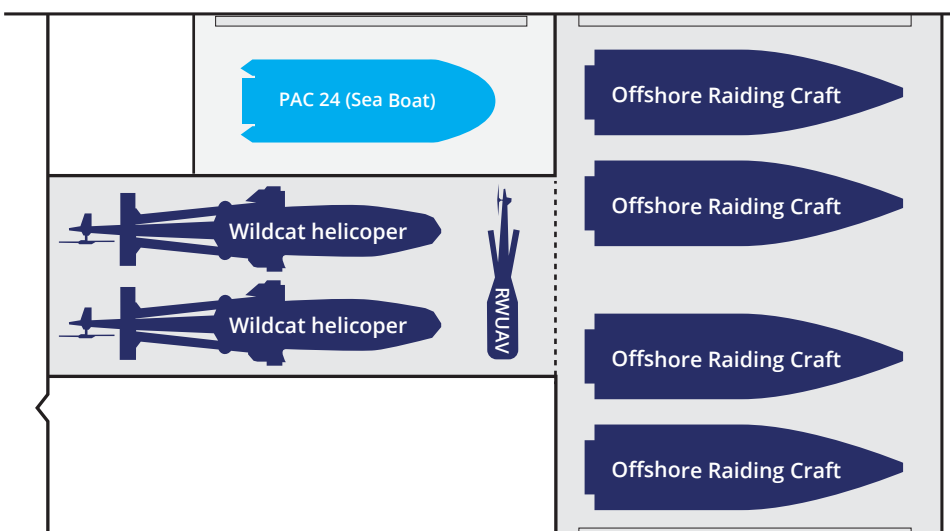

Type 26 frigate - possible mission bay configurations

Towed Array Patrol Ship

Humanitarian Aid and Disaster Relief

APT(N) Counter Narcotics / HADR

Op Kipion - Deterrence/ Merchant Shipping Escort

Littoral Strike / Raiding / SF Insertion