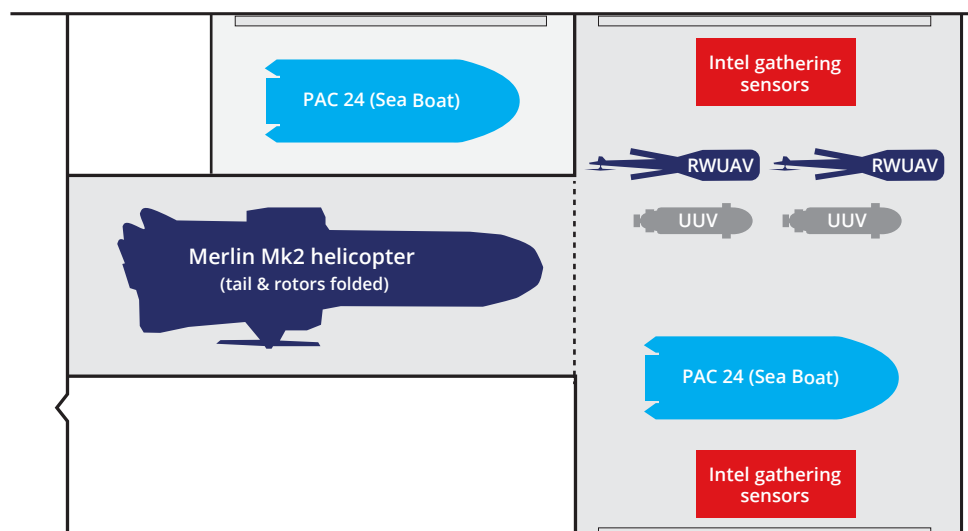

Fleet Ready Escort

Existing capabilities
 Capabilities in development or straightforward to acquire
 Future capabilities
 SOLAS requirement