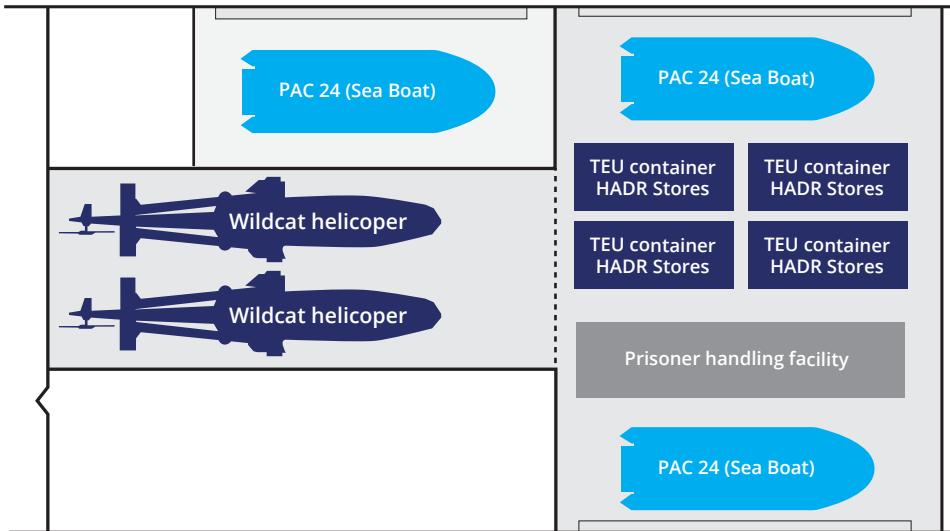

Type 26 frigate - possible mission bay configurations

Towed Array Patrol Ship

Humanitarian Aid and Disaster Relief

APT(N) Counter Narcotics / HADR

Op Kipion - Deterrence/ Merchant Shipping Escort

Littoral Strike / Raiding / SF Insertion