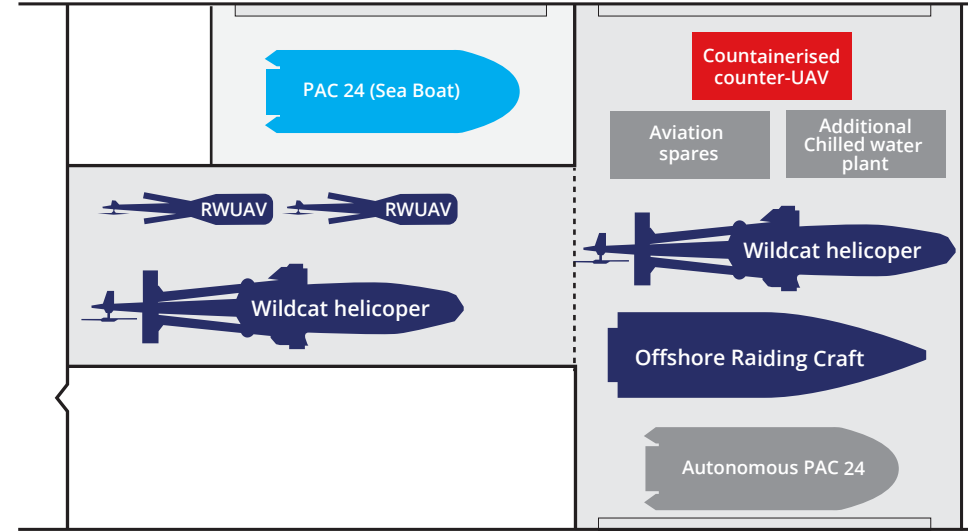

Type 26 frigate - possible mission bay configurations

Towed Array Patrol Ship

Humanitarian Aid and Disaster Relief

APT(N) Counter Narcotics / HADR

Op Kipion - Deterrence/ Merchant Shipping Escort

Littoral Strike / Raiding / SF Insertion