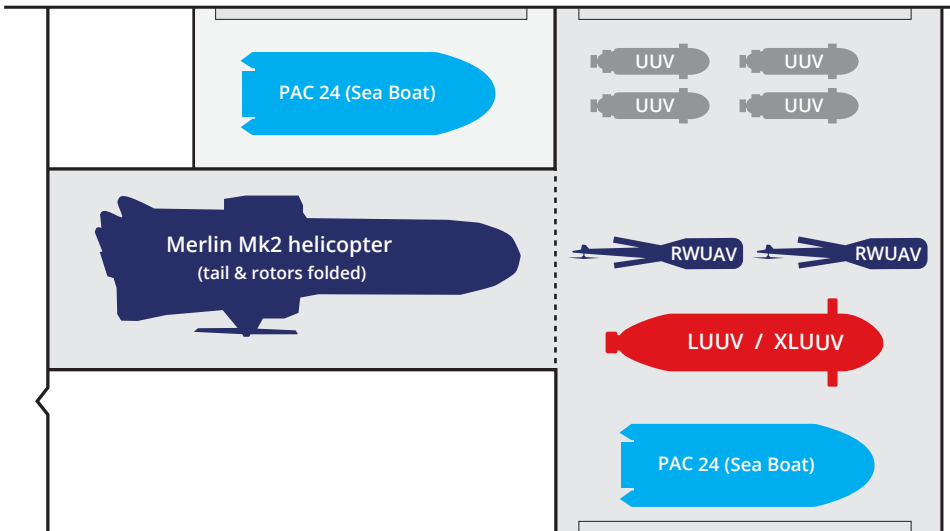

Type 26 frigate - possible mission bay configurations

Towed Array Patrol Ship

Humanitarian Aid and Disaster Relief

APT(N) Counter Narcotics / HADR

Op Kipion - Deterrence/ Merchant Shipping Escort

Littoral Strike / Raiding / SF Insertion